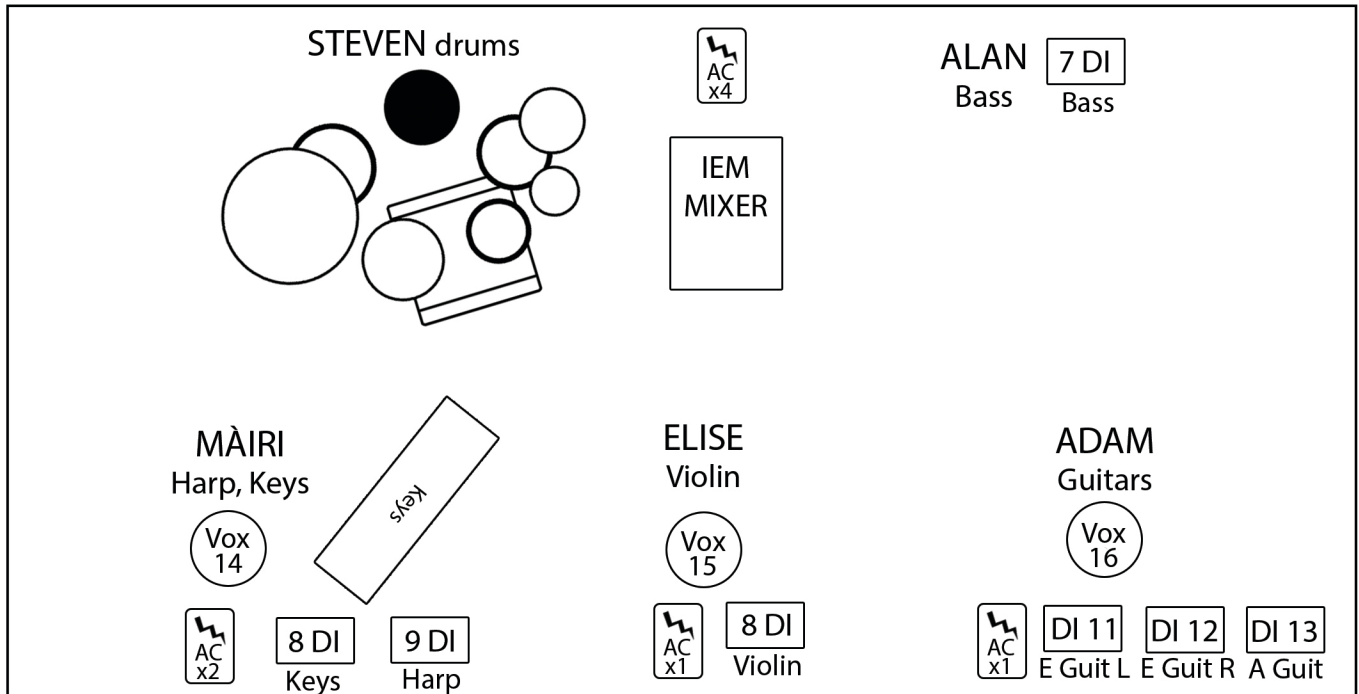

AERIALISTS STAGE PLOT

Input List:

- | | |
|---------------------------------|--|
| 1 Kick (Shure Beta 52) | 9 Harp DI (Radial J48) |
| 2 Snare (Shure Beta 98) | 10 Violin DI (Radial J48) |
| 3 Floor Tom (Shure Beta 98) | 11 Electric Guitar DI (L) (Radial ProD2) |
| 4 Rack Tom (Shure Beta 98) | 12 Electric Guitar DI (R) (Radial ProD2) |
| 5 Overhead L (Neumann KM184) | 13 Acoustic Guitar DI (Radial J48)] |
| 6 Overhead R (Neumann KM184) | 14 Vocal Màiri (Shure Beta 58) |
| 7 Electric Bass DI (Radial JDI) | 15 Vocal Elise (Shure Beta 58) |
| 8 Keys DI (Radial JDI) | 16 Vocal Adam (Shure Beta 58) |